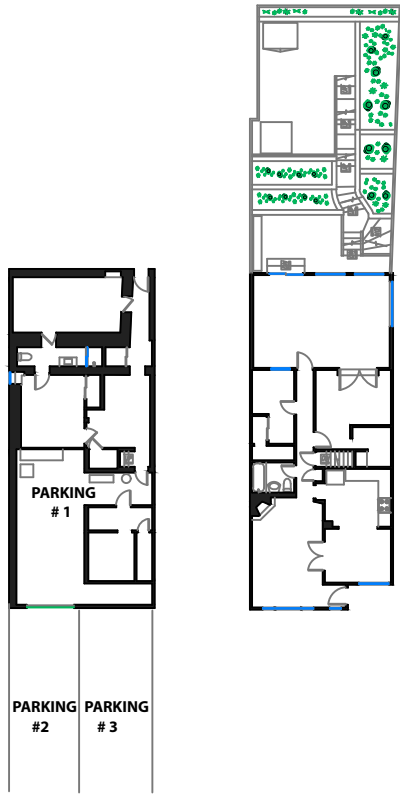

966 BRUSSELS STREET

SAN FRANCISCO, CALIFORNIA

PROPERTY SQF INFORMATION

LIVING SPACE

Square Footage: 2284 Sq Ft*

* Main Level 1434

* Lower Level 850

NON-LIVING SPACE

Square Footage: 668 Sq Ft*

* Garage / Storage 668

APPROXIMATE TOTAL LIVING & NON-LIVING SPACE

Square Footage: 2952 Sq Ft*

**VIEW w/
PARKING STALLS**